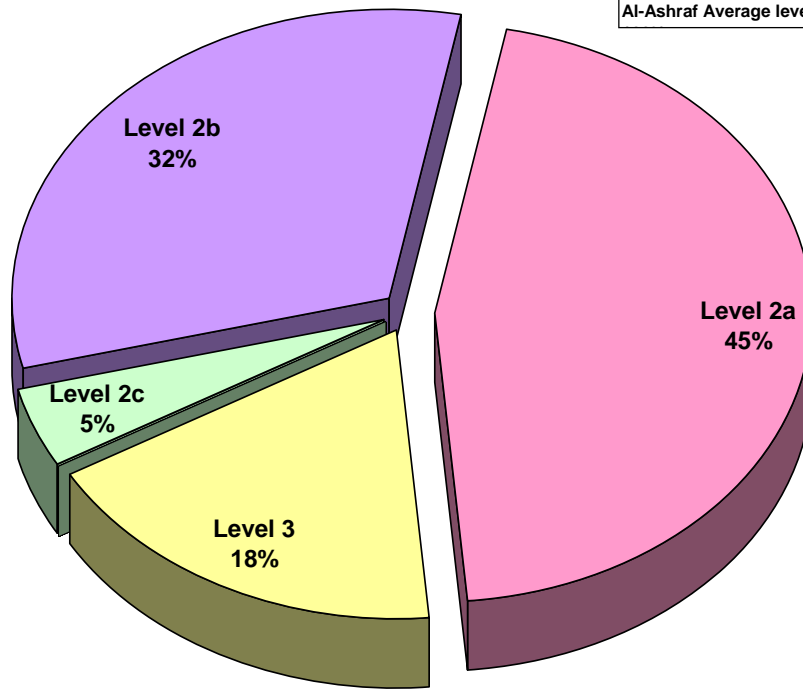

Reading KS1 Sat Results 2010

National Average level 2 and above : 84%
Local Average level 2 and above : 83%
Al-Ashraf Average level 2 and above :