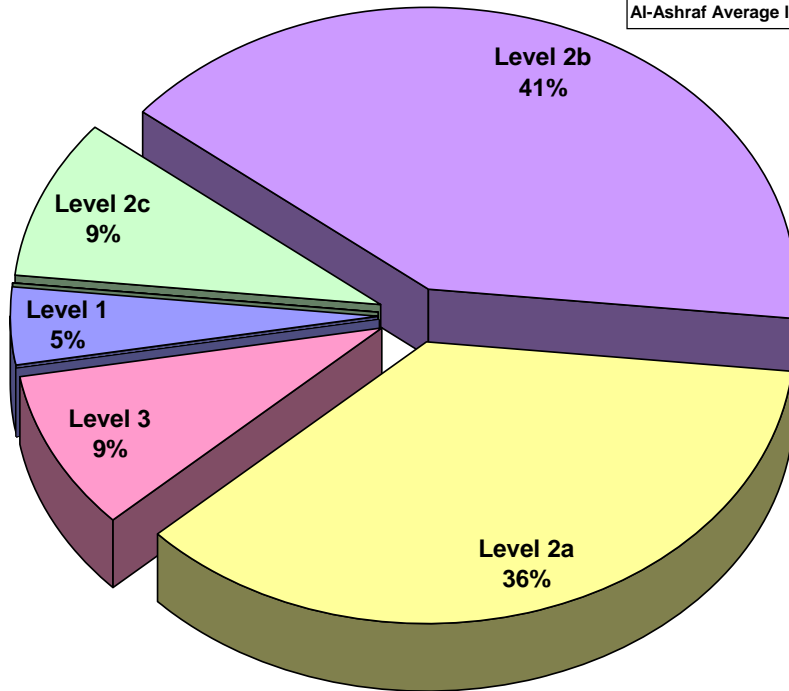

Maths KS1 Sat Results 2010

National Average level 2 and above : 89%
Local Average level 2 and above : 89%
Al-Ashraf Average level 2 and above : 95%