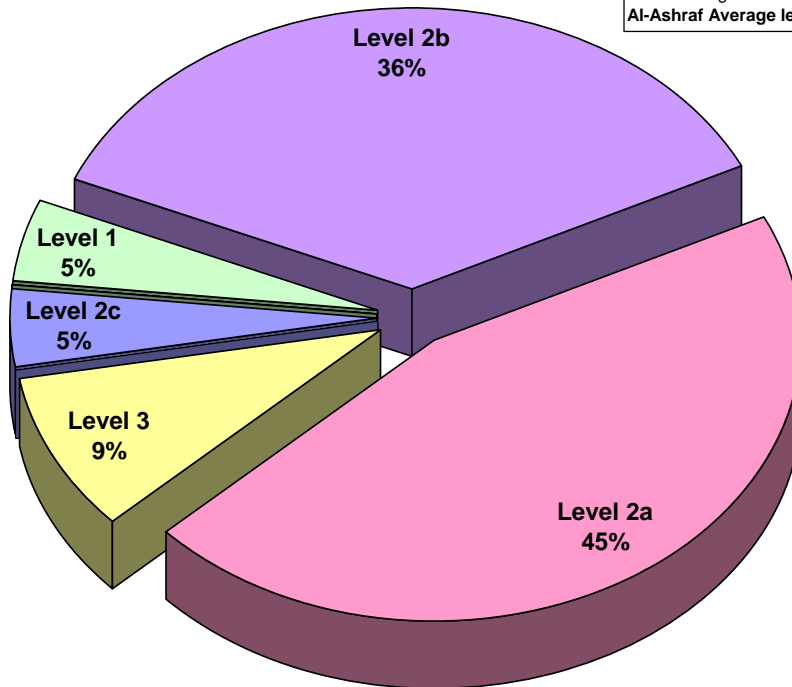

Writing KS1 Sat Results 2010

National Average level 2 and above : 81%
Local Average level 2 and above : 81%
Al-Ashraf Average level 2 and above : 95%